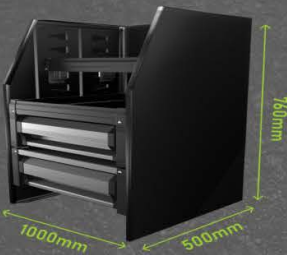

# ALLOY ACCESSORIES

**MSXA500** - 500 x 760 x 500mm ADJUSTABLE SHELVING - \$ 599

**MSXA750** - 750 x 760 x 500mm ADJUSTABLE SHELVING - \$ 699

**MSXA1000** - 1000 x 760 x 500mm ADJUSTABLE SHELVING - \$ 799

**MSXB500** - 500 x 760 x 500mm ADJUSTABLE SHELVING - \$ 725

**MSXB750** - 750 x 760 x 500mm ADJUSTABLE SHELVING - \$ 835

**MSXB1000** - 1000 x 760 x 500mm ADJUSTABLE SHELVING - \$ 949

**MSXC500** - 500 x 760 x 500mm ADJUSTABLE SHELVING - \$ 849