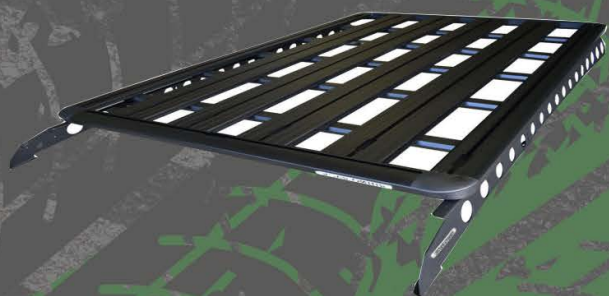

**RHINO-RACK PIONEER PLATFORM
WITH BACKBONE**