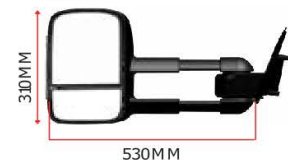

# JUNGLE 4x4

SIDE RAILS - \$ 720

Side Steps - \$1040

Delux & Sports Bull Bar

From: \$ 2450

**FACTORY DIRECT**  
THE BEST EXCLUSIVE  
RANGE & PRICE!

BEYOND EXPECTATION